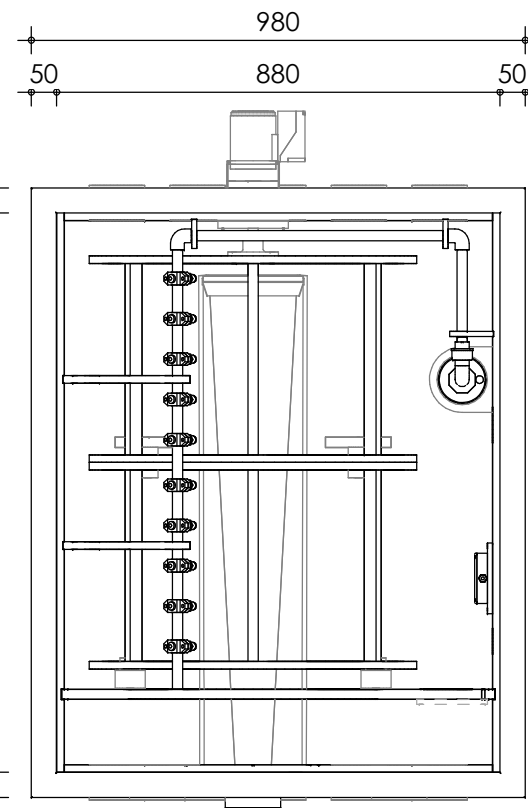

Front view

Right-side view

Top view

Rear view

Left-side view

description:
PP100N - drum filter

scale :
1 : 15

date :
2020

water running height :
180 mm