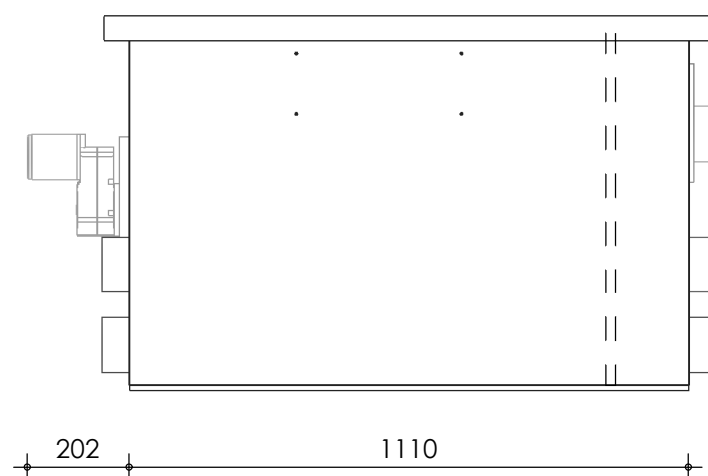

Front view

Right-side view

Top view

Rear view

Left-side view

description:
PP100N - drum filter

scale :
1 : 15

date :
2020

water running height :
180 mm