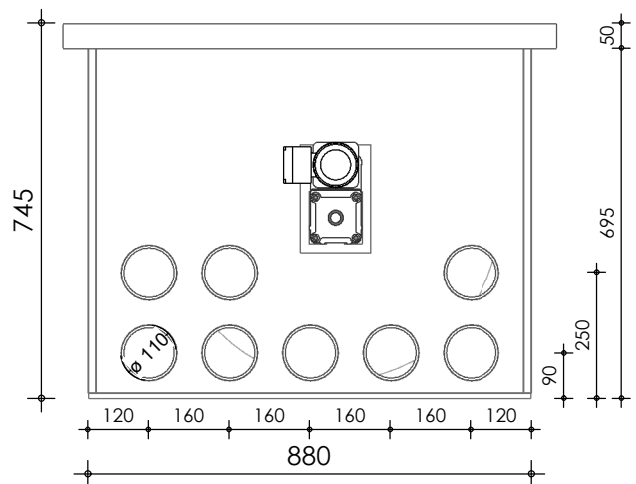

Front view

Right-side view

Top view

Rear view

Left-side view

description:
PP100N - drum filter

scale :
1 : 15

date :
2020

water running height :
180 mm