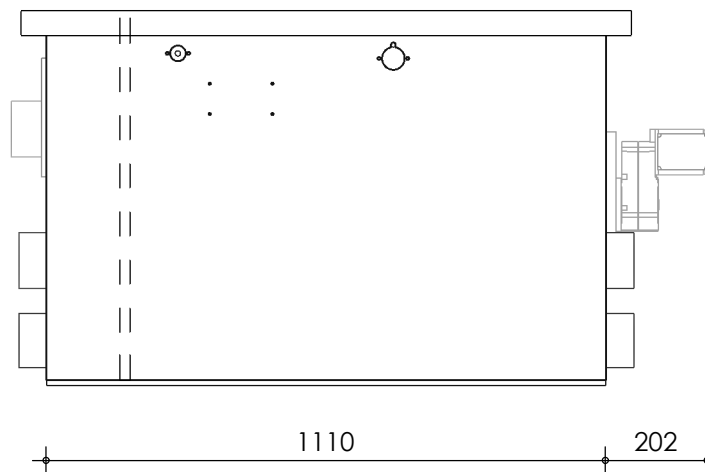

Front view

Right-side view

Top view

Rear view

Left-side view

description:
PP100N - drum filter

scale :
1 : 15

date :
2020

water running height :
180 mm